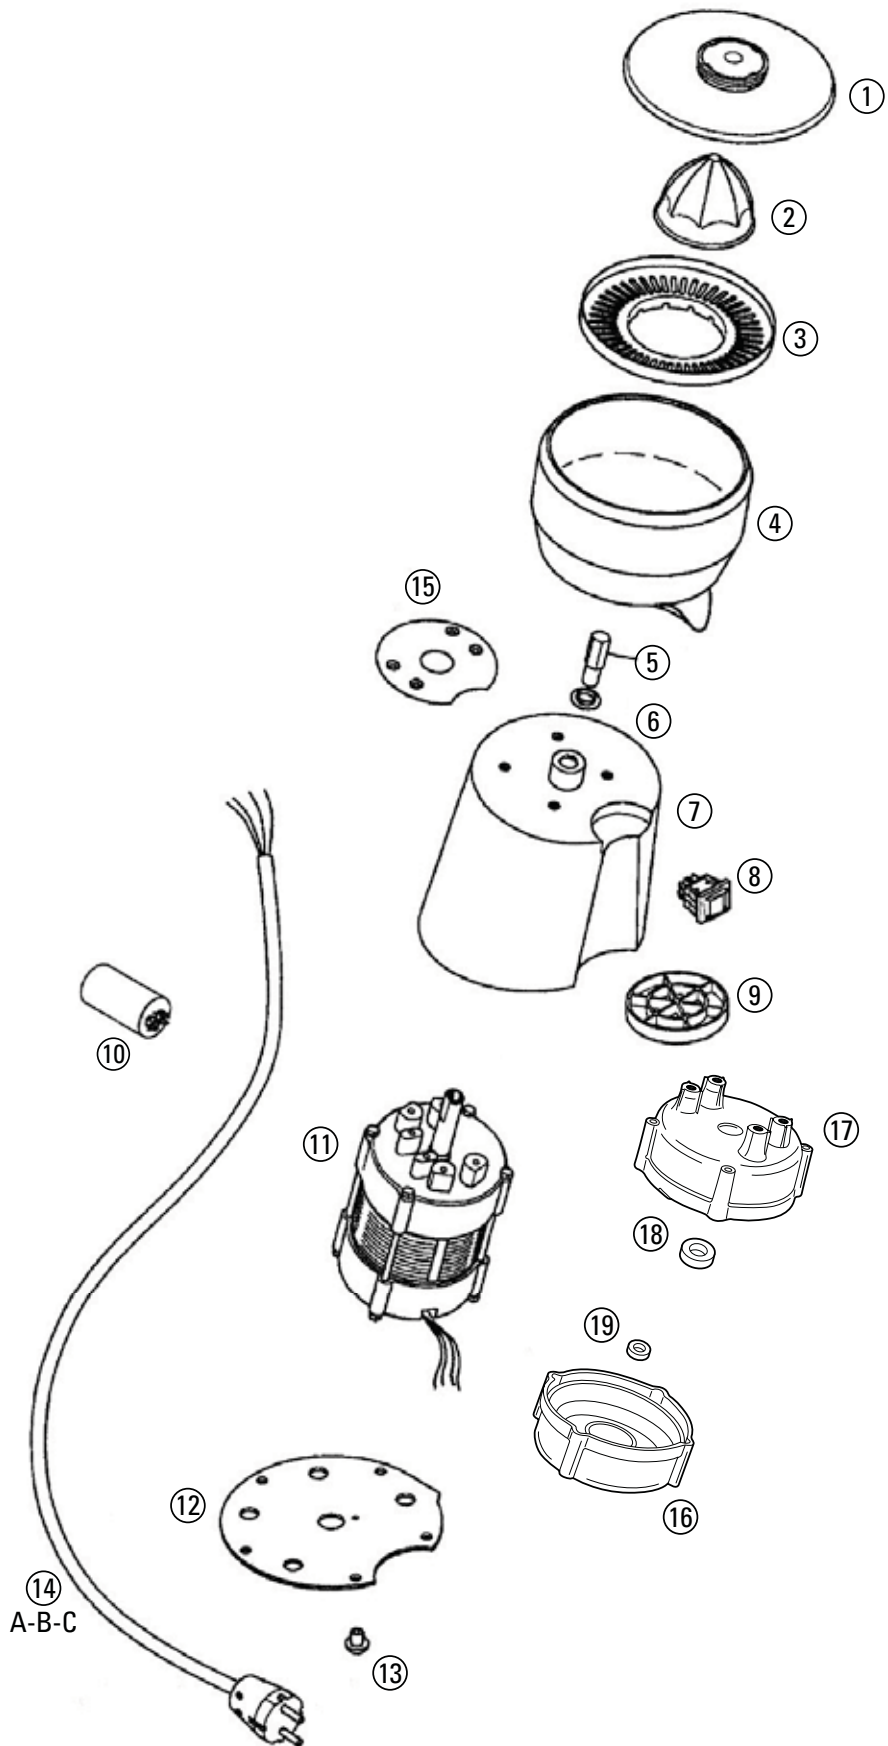

T89

T89

Drawing Ref	Code	Description
1	180075	SS LID
2	RSPR89005	CITRUS CONE
3	180080	SIFTER
4	180081	SS BOWL
5	130072M	SHAFT
6	120028	SEAL
7	160144	BODY SILVER GREY
8	210018	ON OFF SWITCH WITH CAP
9	160106	CUP HOLDER
10	150068	MOTOR CAPACITOR 6,3 mF
11	270011	230V MOTOR KIT
12	160105	BOTTOM COVER
13	160098	RUBBER FOOTING
14A	150073	230V CABLE EU PLUG
14B	150077	230V CABLE UK PLUG
14C	150078	230V CABLE AUSTRALIAN PLUG
15	180083	MOTOR SUPPORT
16	160002	UPER MOTOR COVER
17	160003	LOWER MOTOR COVER
18	260005	BEARING 6202
19	260006	BEARING 6203