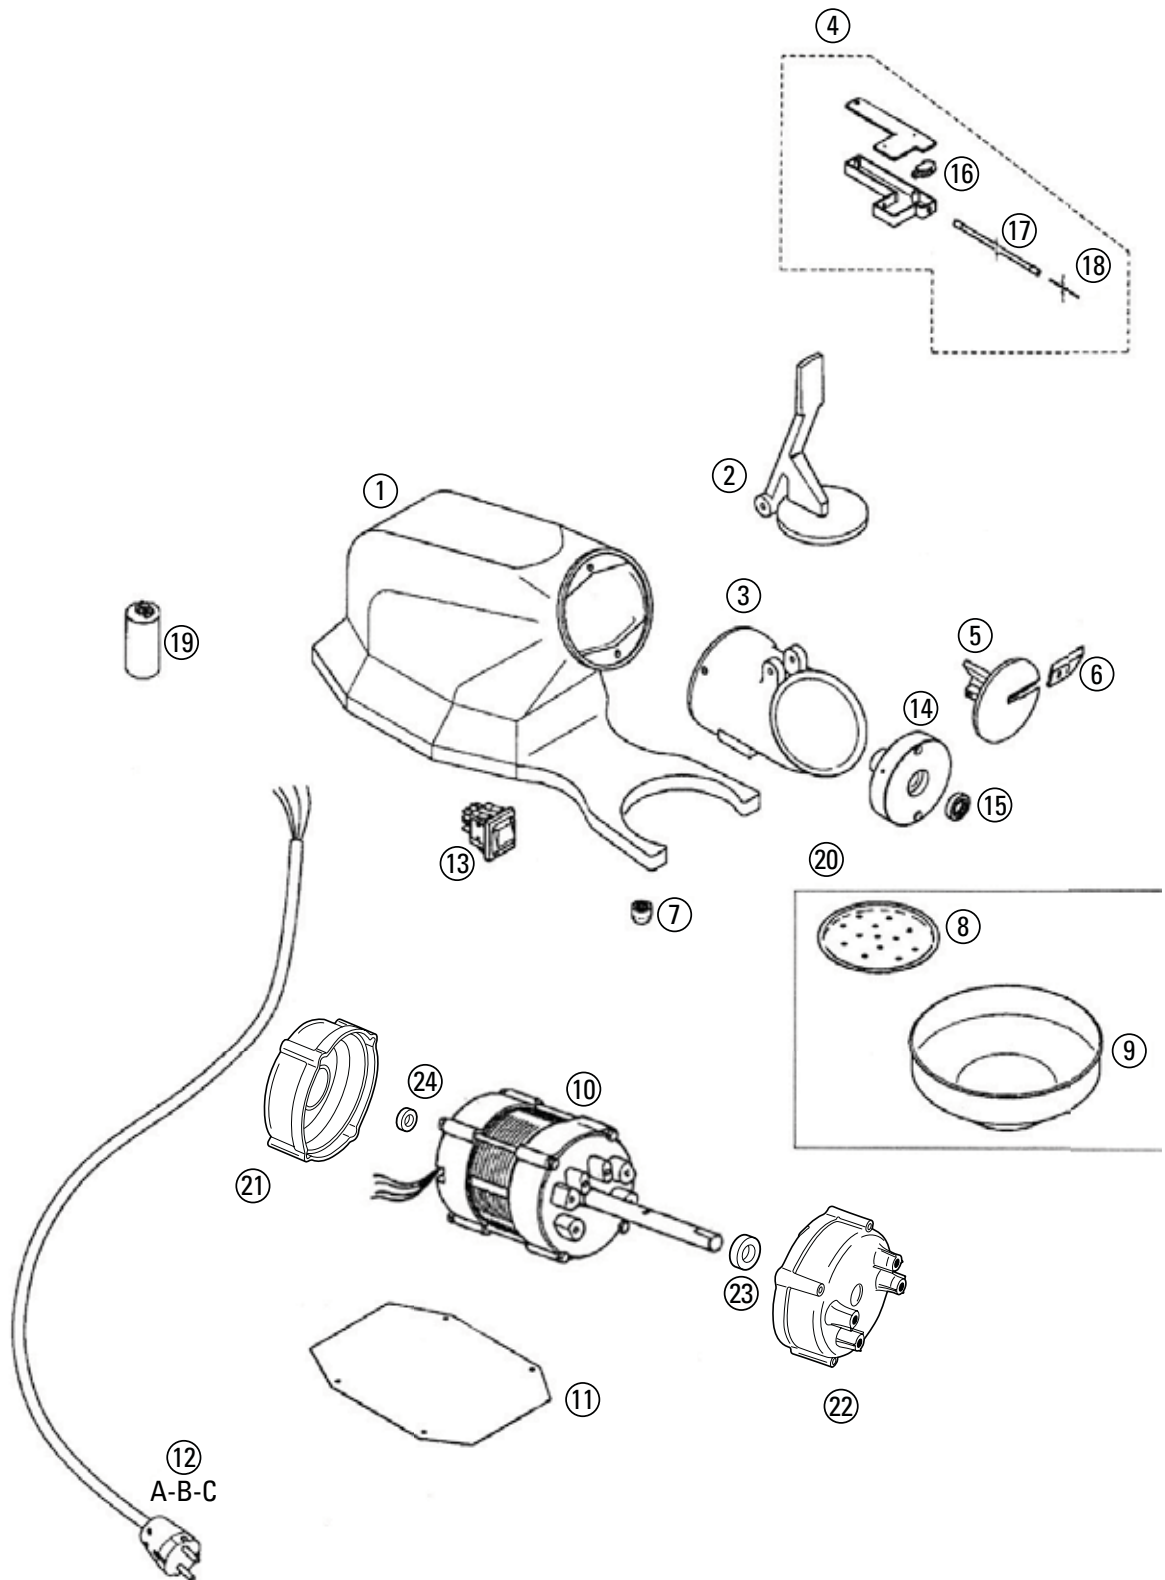

T60

T60

Drawing Ref	Code	Description
1	170078	T 60 BODY
2	RTRT60001	ICE CRUSHER LEVER KIT
3	170122	HOPPER
4	RTRT60002	MICROSWITCH KIT
5	170129	ROTATING BLADE SUPPORT
6	230022	BLADE
7	160096	RUBBER FOOTING
8	180040	DRIP PAN
9	180065	ICE TRAY
10	270009	MOTOR KIT
11	180064	BOTTOM COVER
12A	150073	230V CABLE EU PLUG
12B	150077	230V CABLE UK PLUG
12C	150078	230V CABLE AUSTRALIAN PLUG
13	210018	ON OFF SWITCH WITH CAP
14	170128	MAIN DRIVE FLANGE
15	120011	SEAL
16	210029	MICROSWITCH KIT
17	150058	CABLE GLIDE
18	150059	SS SWITCH CABLE
19	150070	CAPACITOR 8 MF
20	RTRT60006	ICE TRAY SET
21	160002	UPPER MOTOR COVER
22	160003	LOWER MOTOR COVER
23	260006	BEARING 6203
24	260005	BEARING 6202