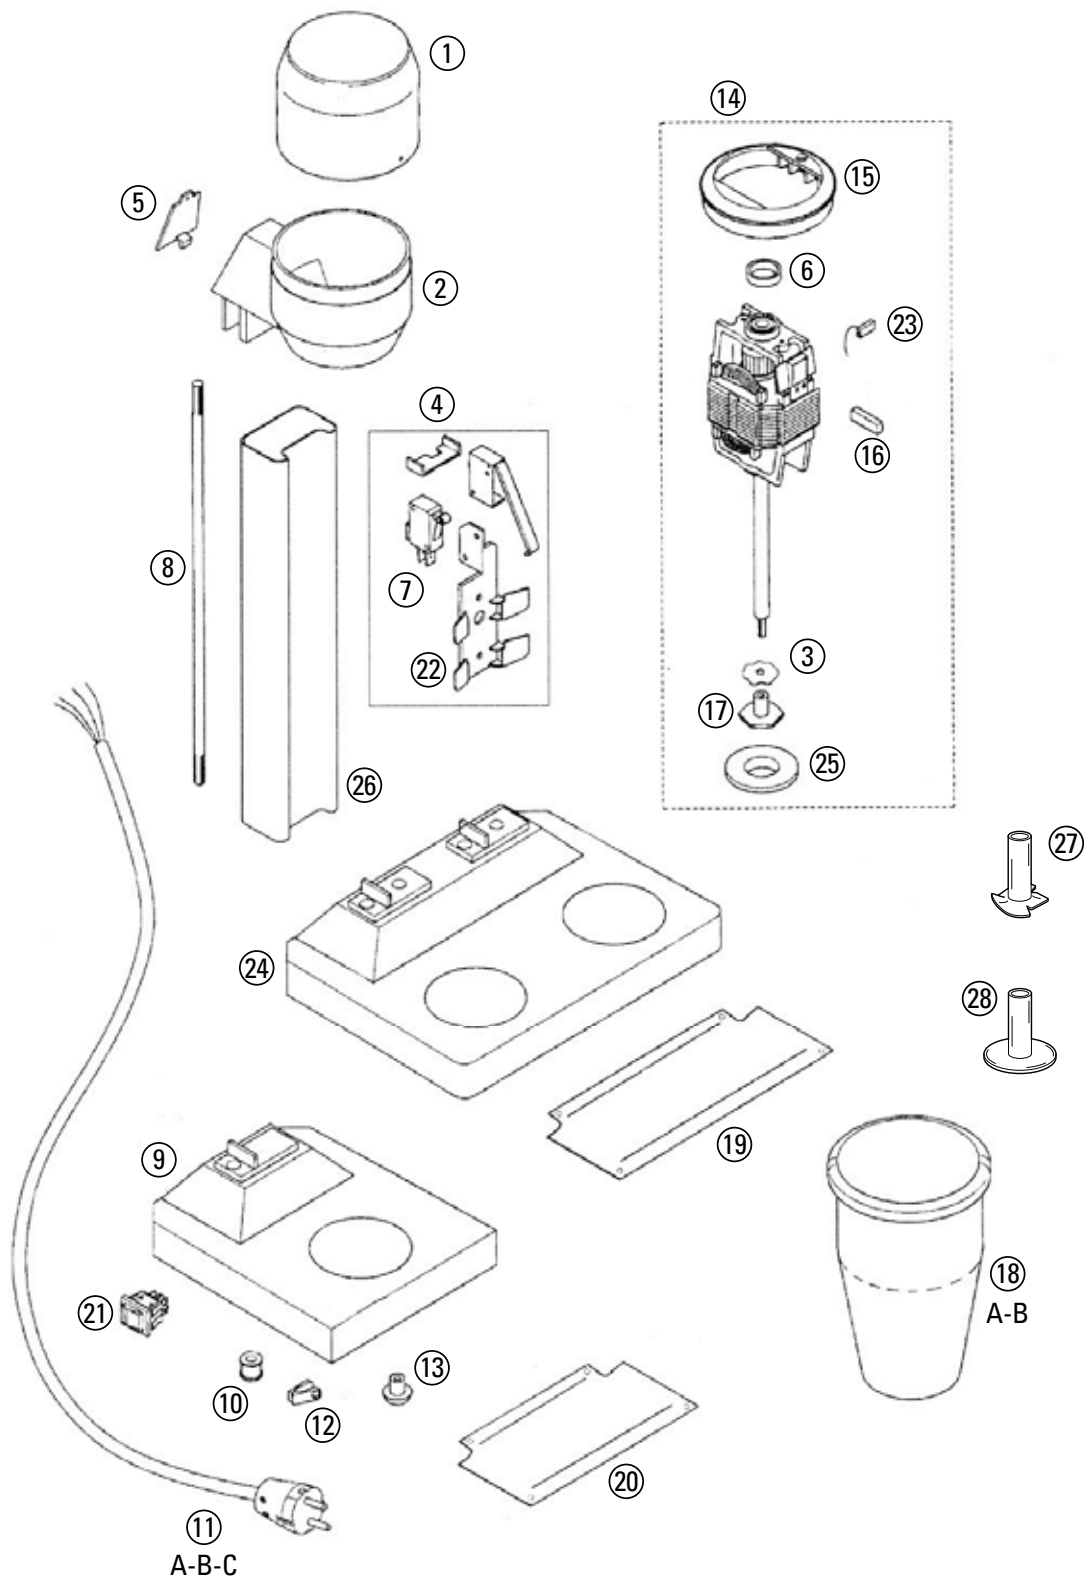

T2 - T22

T2 - T22

Drawing Ref	Code	Description
1	160133	MOTOR COVER
2	160134	MOTOR SUPPORT
3	180047	BUTTERFLY SS TIP
4	RFRAUNI02	FULL KIT CUP SUPPORT
5	160135	MOTOR SIDE COVER
6	160047	SEAL KIT 3 PCS
7	210029	MICROSWITCH
8	130097	BODY LOCK ROD
9	170006	BASE
10	150095	CABLE GLAND
11A	150073	230V EU CABLE + PLUG
11B	150077	230V CABLE UK PLUG
11C	150078	230V CABLE AUSTRALIAN PLUG
12	150096	CABLE LOCK
13	160098	RUBBER FOOTING
14	RFRAUNI01	MOTOR KIT 230V
15	160047	KSEAL KIT 3 PCS
16	RFRUUNI15	MOTOR BRUSH
17	160148	MIXER
18A	160041	POLICARBONATE CUP
18B	180048	SS CUP
19	160050	T22 COVER
20	160049	T2 COVER
21	RFRUUNI07	ON OFF SWITCH
22	160052	CUP SUPPORT
23	150072	CAPACITOR 0.1 MF
24	170009	BASE
25	160047	SEAL KIT 3 PCS
26	130098	MOTOR SUPPORT
27	180052	SS MIXER TIP
28	180208	ICE COFFEE TIP