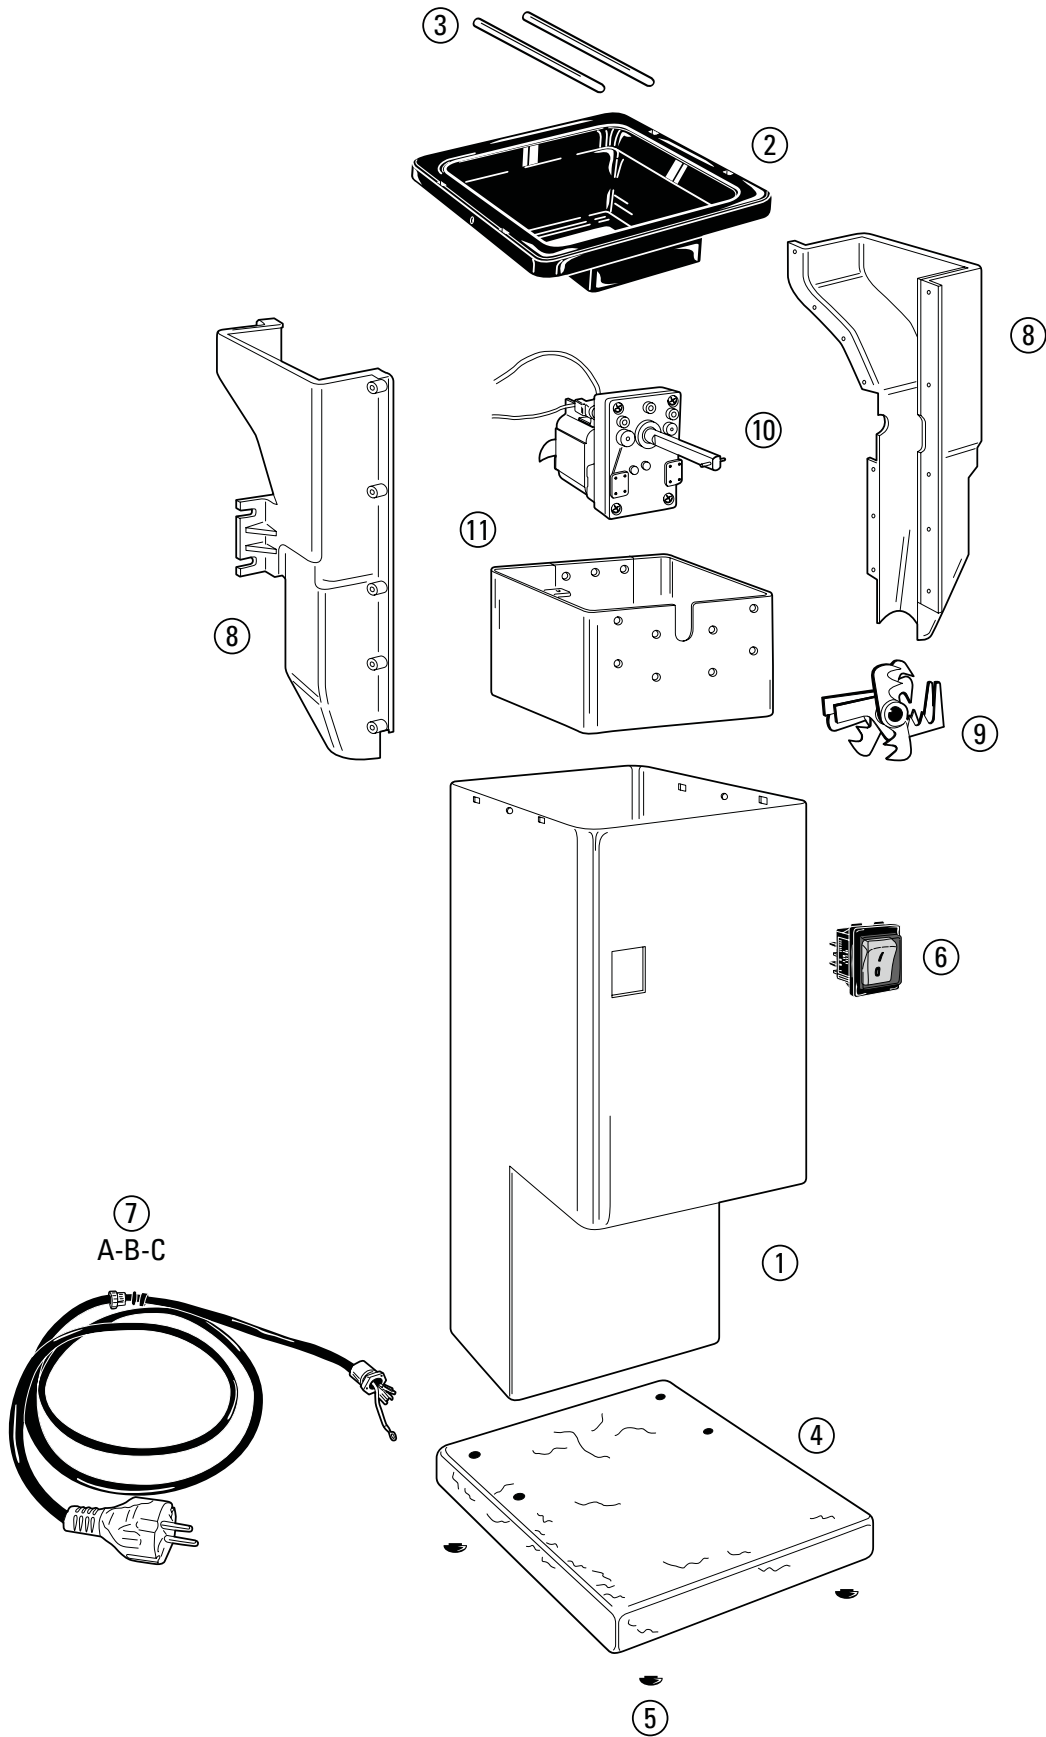

# R08

**R08**

<b>Drawing Ref</b>	<b>Code</b>	<b>Description</b>
<b>1</b>	180170	BODY
<b>2</b>	160170	TOP COVER
<b>3</b>	180160	SAFETY RODS
<b>4</b>	200001	MARBLE BASE
<b>5</b>	160098	FOOTING
<b>6</b>	210018	ON OFF SWITCH WITH CAP
<b>7A</b>	150073	230V CABLE EU PLUG
<b>7B</b>	150077	230V CABLE UK PLUG
<b>7C</b>	150078	230V CABLE AUSTRALIAN PLUG
<b>8</b>	180165	ICE FUNNEL
<b>9</b>	230050	BLADES
<b>10</b>	270016	GEARBOX KIT
<b>11</b>	180162	MOTOR SUPPORT